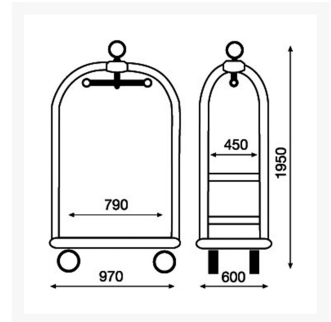

## Descrizione

Elastic blue casters rolling on ball bearings  $\varnothing$  200

Sizes mm 600x970x1950h

Painted brass tubular  $\varnothing$  45

**Weight** Kg. 30

**Capacity** Kg. 300

Wood deck

Carpet grey non marking bumpers alla around the wood deck

## Informazioni Aggiuntive

---

Cod. Prod.	ART091OT
GTIN/EAN	8053853153593
Fornito	Montato - Pronto all'uso
Weight kg	30.0000
Load Capacity	300
Diametro Ruota in mm	200
Type of Wheel:	Elastic Blu Rubber
Manufacturer	Carmeccanica
Made in	Italia
Warranty	5 Years
Conformità	CE
Lead Time	Esaurito