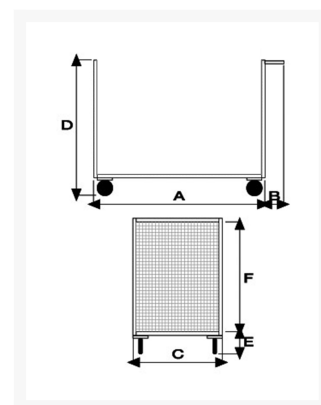

# 2 sided mesh truc, solid rubber casters Ø 140, 4 swivel casters, 2 with brake

## Descrizione

Sizes mm 600x900x810h

4 swivel casters, 2 with brake Ø 140

Mesh walls 30x30 Thread 2.8 with tubular chassis 25x25x1.5

**Weight** Kg. 26

**Capacity** Kg. 350

Plate platform with thickness 20/10 with tubular chassis 30x15x1.5

## Informazioni Aggiuntive

Cod. Prod.	ART058GIRFR
GTIN/EAN	8053853152961
Fornito	Ruote Montate al Piano, Sponde da Montare
Weight kg	26.0000
Load Capacity	350
Diametro Ruota in mm	140
Type of Wheel:	Rubber
Colour	Blu RAL5015
Manufacturer	Carmeccanica
Made in	Italia
Warranty	5 Years
Conformità	CE
Lead Time	Pronta Consegna