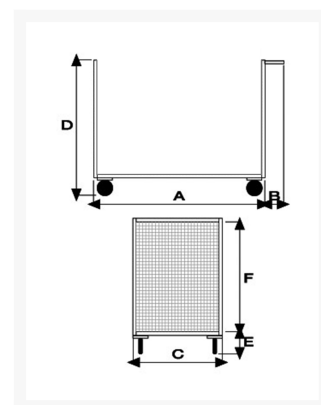

# 2 sided mesh truc, solid rubber casters Ø 140

## Descrizione

Sizes mm 600x900x810h

2 fixed casters and 2 swivel Ø 140

Mesh walls 30x30 Thread 2.8 with tubular chassis 25x25x1.5

**Weight** Kg. 26

**Capacity** Kg. 350

Plate platform with thickness 20/10 with tubular chassis 30x15x1.5

## Informazioni Aggiuntive

Cod. Prod.	ART058
GTIN/EAN	8053853152657
Fornito	Ruote Montate al Piano, Sponde da Montare
Weight kg	26.0000
Load Capacity	350
Diametro Ruota in mm	140
Type of Wheel:	Rubber
Colour	Blu RAL5015
Manufacturer	Carmeccanica
Made in	Italia
Warranty	5 Years
Conformità	CE
Lead Time	Pronta Consegna