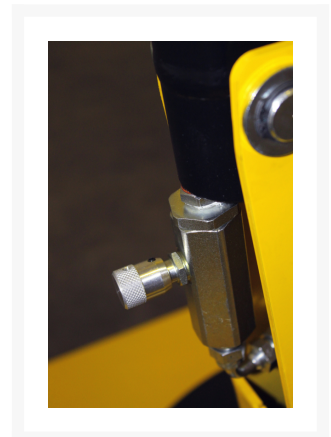

## Descrizione

360° rotating mobile crane with counterweight, electric lift, designed to easily load weight till Kg. 500. It can be used to lift loads from the ground, from shelves or containers and carry it directly to the processing

## Informazioni Aggiuntive

---

Cod. Prod.	GRUGR05E
GTIN/EAN	8053853155382
Fornito	Montato - Pronto all'uso
Weight kg	650.0000
Load Capacity	500
Type of Wheel:	Nylon/Poliuretano
Colour	Yellow RAL028
Made in	Italia
Warranty	Legale
Conformità	CE
Lead Time	15 giorni