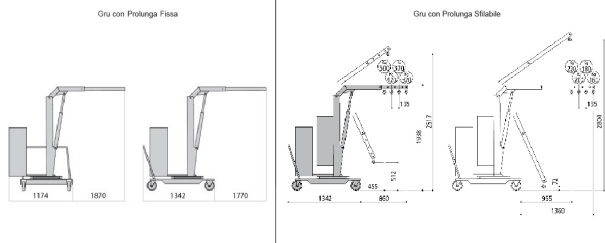

## Descrizione

360° rotating mobile crane with counterweight, electric lift, designed to easily load weight till Kg. 500. It can be used to lift loads from the ground, from shelves or containers and carry it directly to the processing

#### DESCRIZIONE

A (boom frame height)	mm	1830
B (base length)	mm	1340
C ( base width)	mm	1000
D (lowered boom height)	mm	500
D (raised boom height)	mm	2500
E	mm	120
BOOM LENGTH (boom in the same direction of the length of the base)		
F (position 1)	mm	500
G (position 2)	mm	600
H (position 3)	mm	700
I (position 4)	mm	800
BOOM WIDTH (boom in the same direction of the width of the base)		
L (position 1)	mm	400
M (position 2)	mm	500
N (position 3)	mm	600
O (position 4)	mm	700
Overall height boom horizontal to the ground	mm	1955
Weight	kg	550
Capacity maximum	kg	500
Capacity position 1	kg	500

Capacity position 2	kg	350
Capacity position 3	kg	250
Capacity position 4	kg	150
Pressure maximum	bar	100
Lifting speed	sec	17
Lowering speed	sec	25
Semi-traction battery	V/ Ah	12 / 80
Charger	V / A	220 / 12
Motor	W	300
Cylinder stroke	mm	500
Diameter cylinder	mm	60
Lifting piston rod	mm	40
Tank capacity	L	1.5

## Informazioni Aggiuntive

---

Cod. Prod.	GRUGR05E
GTIN/EAN	8053853155382
Fornito	Montato - Pronto all'uso
Weight kg	650.0000
Load Capacity	500
Type of Wheel:	Nylon/Poliuretano
Colour	Yellow RAL028
Made in	Italia
Warranty	Legale
Conformità	CE
Lead Time	15 giorni