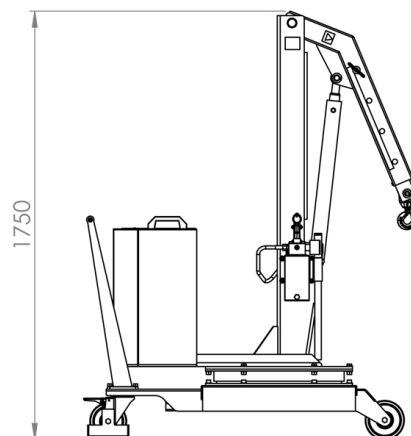

## Descrizione

360° rotating mobile crane with counterweight, electric lift, designed to easily load weight till Kg. 500. It can be used to lift loads from the ground, from shelves or containers and carry it directly to the processing

#### DESCRIZIONE

A (boom frame height)	mm	1830
B (base length)	mm	1340
C ( base width)	mm	1000
D (lowered boom height)	mm	500
D (raised boom height)	mm	2500
E	mm	120
BOOM LENGTH (boom in the same direction of the length of the base)		
F (position 1)	mm	500
G (position 2)	mm	600
H (position 3)	mm	700
I (position 4)	mm	800
BOOM WIDTH (boom in the same direction of the width of the base)		
L (position 1)	mm	400
M (position 2)	mm	500
N (position 3)	mm	600
O (position 4)	mm	700
Overall height boom horizontal to the ground	mm	1955
Weight	kg	550
Capacity maximum	kg	500
Capacity position 1	kg	500

Capacity position 2	kg	350
Capacity position 3	kg	250
Capacity position 4	kg	150
Pressure maximum	bar	100
Lifting speed	sec	17
Lowering speed	sec	25
Semi-traction battery	V/ Ah	12 / 80
Charger	V / A	220 / 12
Motor	W	300
Cylinder stroke	mm	500
Diameter cylinder	mm	60
Lifting piston rod	mm	40
Tank capacity	L	1.5

## Informazioni Aggiuntive

---

Cod. Prod.	GRUGR05E
GTIN/EAN	8053853155382
Fornito	Montato - Pronto all'uso
Weight kg	650.0000
Load Capacity	500
Type of Wheel:	Nylon/Poliuretano
Colour	Yellow RAL028
Made in	Italia
Warranty	Legale
Conformità	CE
Lead Time	15 giorni