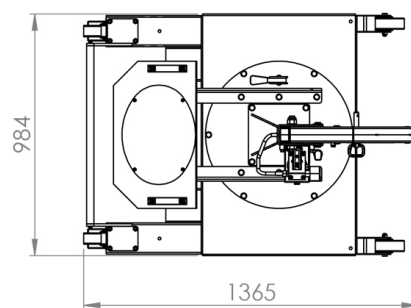

## Descrizione

360° rotating mobile crane with counterweight, electric lift, designed to easily load weight till Kg. 500. It can be used to lift loads from the ground, from shelves or containers and carry it directly to the processing

#### DESCRIZIONE

A (boom frame height)	mm	1830
B (base length)	mm	1340
C ( base width)	mm	1000
D (lowered boom height)	mm	500
D (raised boom height)	mm	2500
E	mm	120
BOOM LENGTH (boom in the same direction of the length of the base)		
F (position 1)	mm	500
G (position 2)	mm	600
H (position 3)	mm	700
I (position 4)	mm	800
BOOM WIDTH (boom in the same direction of the width of the base)		
L (position 1)	mm	400
M (position 2)	mm	500
N (position 3)	mm	600
O (position 4)	mm	700
Overall height boom horizontal to the ground	mm	1955
Weight	kg	550
Capacity maximum	kg	500
Capacity position 1	kg	500

Capacity position 2	kg	350
Capacity position 3	kg	250
Capacity position 4	kg	150
Pressure maximum	bar	100
Lifting speed	sec	17
Lowering speed	sec	25
Semi-traction battery	V/ Ah	12 / 80
Charger	V / A	220 / 12
Motor	W	300
Cylinder stroke	mm	500
Diameter cylinder	mm	60
Lifting piston rod	mm	40
Tank capacity	L	1.5

## Informazioni Aggiuntive

---

Cod. Prod.	GRUGR05E
GTIN/EAN	8053853155382
Fornito	Montato - Pronto all'uso
Weight kg	650.0000
Load Capacity	500
Type of Wheel:	Nylon/Poliuretano
Colour	Yellow RAL028
Made in	Italia
Warranty	Legale
Conformità	CE
Lead Time	15 giorni