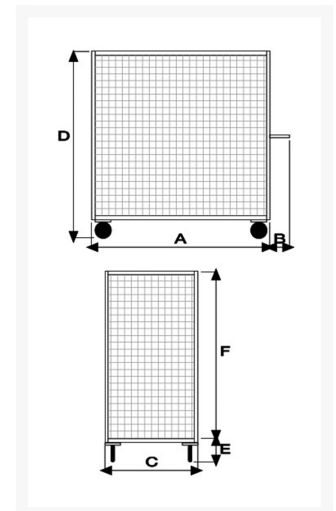

# 3 sided mesh truck, 4 swivel puncture proof casters Ø 260

## Descrizione

4 swivel poliurethane filled puncture proof casters Ø 260  
Sizes mm 775x1150x1320h  
Wire mesh sides 100x100 thread thickness 5

**Weight** Kg. 51

**Capacity** Kg. 400

20/10 thickness plate base with tubular chassis 25x25x1.5

## Informazioni Aggiuntive

Cod. Prod.	ART078GIR-02
GTIN/EAN	8053853153524
Fornito	Montato - Pronto all'uso
Weight kg	51.0000
Load Capacity	400
Type of Wheel:	PU Flat Free
Colour	Zinc Plated
Manufacturer	Carmeccanica
Made in	Italia
Warranty	5 Years
Conformità	CE
Lead Time	Su Richiesta