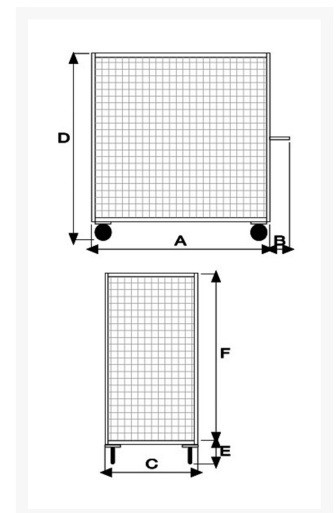

3 sided mesh truck, 4 swivel puncture proof casters Ø 260

Immagini Prodotto

Descrizione

4 swivel poliurethane filled puncture proof casters Ø 260
Sizes mm 775x1150x1320h
Wire mesh sides 100x100 thread thickness 5

Weight Kg. 51

Capacity Kg. 400

20/10 thickness plate base with tubular chassis 25x25x1.5

ZINC PLATING FINISHING

COMPLIANT TO CE RULES

Optional:

Plate shelf

Acrylic powder painting

Coupling device for small tractor

Rear hook

4th wall

ART	A	B	C	D	E	F
078GIR-02	1200	150	800	1660	310	1320

Informazioni Aggiuntive

Cod. Prod.	ART078VGIR-02
GTIN/EAN	8053853156624
Fornito	Ruote Montate al Piano, Sponde da Montare
Weight kg	51.0000
Load Capacity	400
Type of Wheel:	PU Flat Free
Colour	Aluminum RAL 9006
Manufacturer	Carmeccanica
Made in	Italia
Warranty	5 Years
Conformità	CE
Lead Time	Pronta Consegna