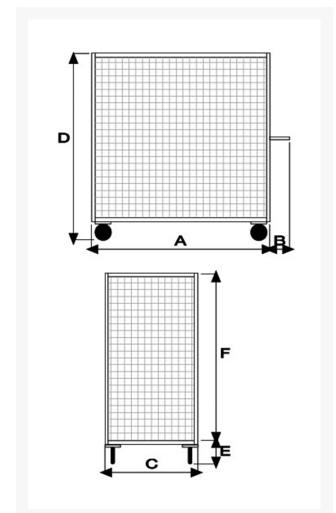

3 sided mesh truck, pneumatic tyres Ø 260, 2 wheels with brake

Immagini Prodotto

Descrizione

2 fixed pneumatic wheels and 2 swivel pneumatic wheels, 2 with brake Ø 260
Sizes mm 775x1150x1320h
Wire mesh sides 100x100 thread thickness 5

Weight Kg. 51

Capacity Kg. 400

20/10 thickness plate base with tubular chassis 25x25x1.5

ZINC PLATING FINISHING

COMPLIANT TO CE RULES

Optional:

Plate shelf

Acrylic powder painting

Coupling device for small tractor

Rear hook

4th wall

ART	A	B	C	D	E	F
078FR	1200	150	800	1660	310	1320

Informazioni Aggiuntive

Cod. Prod.	ART078FR
GTIN/EAN	8053853153494
Fornito	Montato - Pronto all'uso
Weight kg	51.0000
Load Capacity	400
Type of Wheel:	Pneumatic
Colour	Zinc Plated
Manufacturer	Carmeccanica
Made in	Italia
Warranty	5 Years
Conformità	CE
Lead Time	Su Richiesta