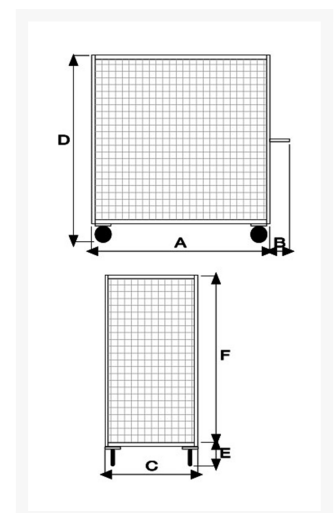

3 sided mesh truck, pneumatic tyres Ø 260, 2 wheels with brake

Immagini Prodotto

Descrizione

2 fixed pneumatic wheels and 2 swivel pneumatic wheels, 2 with brake Ø 260
Sizes mm 775x1150x1320h
Wire mesh sides 100x100 thread thickness 5

Weight Kg. 51

Capacity Kg. 400

20/10 thickness plate base with tubular chassis 25x25x1.5

ZINC PLATING FINISHING

COMPLIANT TO CE RULES

Optional:

Plate shelf

Acrylic powder painting

Coupling device for small tractor

Rear hook

4th wall

ART	A	B	C	D	E	F
078FR	1200	150	800	1660	310	1320

Informazioni Aggiuntive

Cod. Prod.	ART078VFR
GTIN/EAN	8053853156594
Fornito	Ruote Montate al Piano, Sponde da Montare
Weight kg	51.0000
Load Capacity	400
Type of Wheel:	Pneumatic
Colour	Aluminum RAL 9006
Manufacturer	Carmeccanica
Made in	Italia
Warranty	5 Years
Conformità	CE
Lead Time	Pronta Consegna