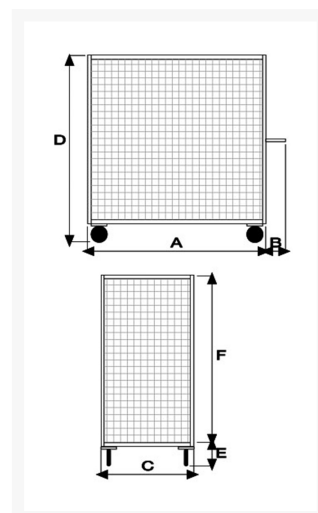

# 3 sided mesh truck, pneumatic tyres Ø 260, 4 swivel wheels, 2 with brake

## Descrizione

4 swivel pneumatic wheels, 2 with brake Ø 260  
Sizes mm 775x1150x1320h  
Wire mesh sides 100x100 thread thickness 5

**Weight** Kg. 51

**Capacity** Kg. 400

20/10 thickness plate base with tubular chassis 25x25x1.5

## Informazioni Aggiuntive

Cod. Prod.	ART078GIRFR
GTIN/EAN	8053853153531
Fornito	Montato - Pronto all'uso
Weight kg	51.0000
Load Capacity	400
Type of Wheel:	Pneumatic
Colour	Zinc Plated
Manufacturer	Carmeccanica
Made in	Italia
Warranty	5 Years
Conformità	CE
Lead Time	Su Richiesta