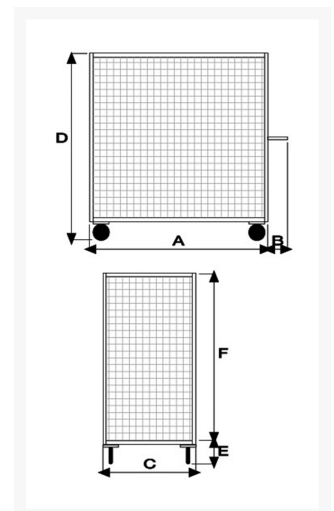

# 3 sided mesh truck, pneumatic tyres Ø 260, 4 swivel wheels, 2 with brake

## Descrizione

4 swivel pneumatic wheels, 2 with brake Ø 260  
Sizes mm 775x1150x1320h  
Wire mesh sides 100x100 thread thickness 5

**Weight** Kg. 51

**Capacity** Kg. 400

20/10 thickness plate base with tubular chassis 25x25x1.5

## Informazioni Aggiuntive

Cod. Prod.	ART078VGIRFR
GTIN/EAN	8053853156631
Fornito	Ruote Montate al Piano, Sponde da Montare
Weight kg	51.0000
Load Capacity	400
Type of Wheel:	Pneumatic
Colour	Aluminum RAL 9006
Manufacturer	Carmeccanica
Made in	Italia
Warranty	5 Years
Conformità	CE
Lead Time	Pronta Consegna