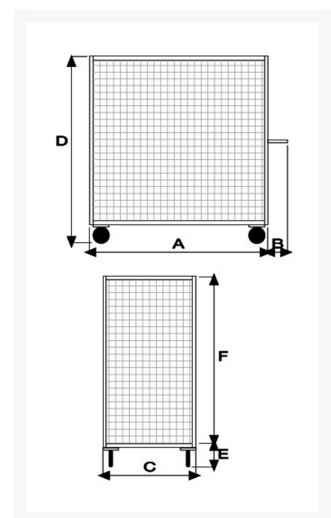

# 3 sided mesh truck, puncture proof tyres Ø 260, 4 swivel wheels, 2 with brake

## Descrizione

4 swivel poliurethane puncture proof casters, 2 with brake Ø 260

Sizes mm 775x1150x1320h

Wire mesh sides 100x100 thread thickness 5

**Weight** Kg. 51

**Capacity** Kg. 400

20/10 thickness plate base with tubular chassis 25x25x1.5

## Informazioni Aggiuntive

Cod. Prod.	ART078GIRFR-02
GTIN/EAN	8053853153548
Fornito	Montato - Pronto all'uso
Weight kg	51.0000
Load Capacity	400
Type of Wheel:	PU Flat Free
Colour	Zinc Plated
Manufacturer	Carmeccanica
Made in	Italia
Warranty	5 Years
Conformità	CE
Lead Time	Su Richiesta