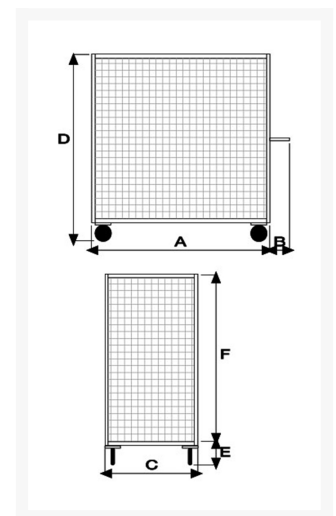

# 3 sided mesh truck, puncture proof tyres Ø 260, 4 swivel wheels, 2 with brake

## Descrizione

4 swivel poliurethane puncture proof casters, 2 with brake Ø 260

Sizes mm 775x1150x1320h

Wire mesh sides 100x100 thread thickness 5

**Weight** Kg. 51

**Capacity** Kg. 400

20/10 thickness plate base with tubular chassis 25x25x1.5

## Informazioni Aggiuntive

Cod. Prod.	ART078VGIRFR-02
GTIN/EAN	8053853156648
Fornito	Ruote Montate al Piano, Sponde da Montare
Weight kg	51.0000
Load Capacity	400
Diametro Ruota in mm	260
Type of Wheel:	PU Flat Free
Colour	Aluminum RAL 9006
Manufacturer	Carmeccanica
Made in	Italia
Warranty	5 Years
Conformità	CE
Lead Time	Pronta Consegna