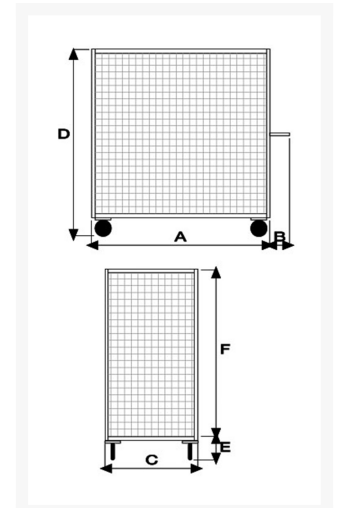

3 sided mesh truck big size, 2 casters with brake

Immagini Prodotto

Descrizione

2 solid rubber fixed casters and 2 swivel caster, 2 with brake \varnothing 200

Sizes mm 775x1150x1320h

Wire mesh sides 100x100 thread thickness 5

Weight Kg. 49

Capacity Kg. 500

20/10 thickness plate base with tubular chassis 25x25x1.5

ZINC PLATING FINISHING

COMPLIANT TO CE RULES

Optional:

plate shelf

Acrylic powder painting

coupling device for small tractor rear hook

4th wall

ART	A	B	C	D	E	F
077FR	1200	150	800	1585	235	1320

Informazioni Aggiuntive

Cod. Prod.	ART077VFR
GTIN/EAN	8053853156464
Fornito	Ruote Montate al Piano, Sponde da Montare
Weight kg	49.0000
Load Capacity	500
Diametro Ruota in mm	200
Type of Wheel:	Rubber
Colour	Aluminum RAL 9006
Manufacturer	Carmeccanica
Made in	Italia
Warranty	5 Years
Conformità	CE
Lead Time	Pronta Consegna