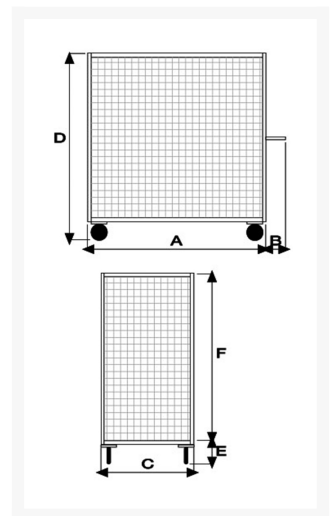

3 sided mesh truck big size, 2 casters with brake

Immagini Prodotto

Descrizione

2 solid rubber fixed casters and 2 swivel caster, 2 with brake \varnothing 200

Sizes mm 775x1150x1320h

Wire mesh sides 100x100 thread thickness 5

Weight Kg. 49

Capacity Kg. 500

20/10 thickness plate base with tubular chassis 25x25x1.5

ZINC PLATING FINISHING

COMPLIANT TO CE RULES

Optional:

plate shelf
Acrylic powder painting
coupling device for small tractor rear hook
4th wall

ART	A	B	C	D	E	F
077FR	1200	150	800	1585	235	1320

Informazioni Aggiuntive

Cod. Prod.	ART077FR
GTIN/EAN	8053853153364
Fornito	Montato - Pronto all'uso
Weight kg	49.0000
Load Capacity	500
Diametro Ruota in mm	200
Type of Wheel:	Rubber
Colour	Zinc Plated
Manufacturer	Carmeccanica
Made in	Italia
Warranty	5 Years
Conformità	CE
Lead Time	Esaurito