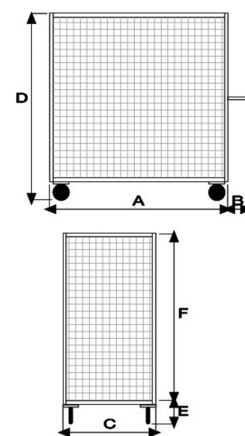

# 3 sided mesh truck big size, 4 swivel casters, 2 with brake

## Descrizione

4 swivel solid rubber casters, 2 with brake  $\varnothing$  200

Sizes mm 775x1150x1320h

Wire mesh sides 100x100 thread thickness 5

**Weight** Kg. 49

**Capacity** Kg. 500

20/10 thickness plate base with tubular chassis 25x25x1.5

## Informazioni Aggiuntive

|                      |                          |
|----------------------|--------------------------|
| Cod. Prod.           | ART077GIRFR              |
| GTIN/EAN             | 8053853153388            |
| Fornito              | Montato - Pronto all'uso |
| Weight kg            | 49.0000                  |
| Load Capacity        | 500                      |
| Diametro Ruota in mm | 200                      |
| Type of Wheel:       | Rubber                   |
| Colour               | Zinc Plated              |
| Manufacturer         | Carmeccanica             |
| Made in              | Italia                   |
| Warranty             | 5 Years                  |
| Conformità           | CE                       |
| Lead Time            | Su Richiesta             |