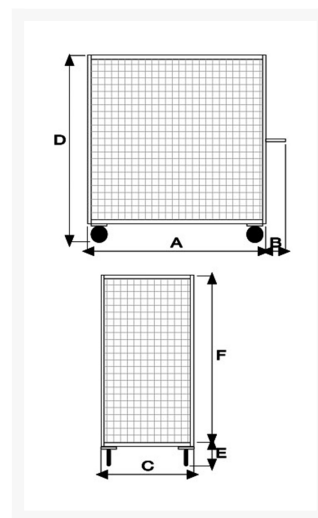

3 sided mesh truck big size, 4 swivel casters, 2 with brake

Immagini Prodotto

Descrizione

4 swivel solid rubber casters, 2 with brake \varnothing 200

Sizes mm 775x1150x1320h

Wire mesh sides 100x100 thread thickness 5

Weight Kg. 49

Capacity Kg. 500

20/10 thickness plate base with tubular chassis 25x25x1.5

ZINC PLATING FINISHING

COMPLIANT TO CE RULES

Optional:

plate shelf
Acrylic powder painting
coupling device for small tractor rear hook
4th wall

ART	A	B	C	D	E	F
077GIRFR	1200	150	800	1585	235	1320

Informazioni Aggiuntive

Cod. Prod.	ART077VGIRFR
GTIN/EAN	8053853156488
Fornito	Ruote Montate al Piano, Sponde da Montare
Weight kg	49.0000
Load Capacity	500
Diametro Ruota in mm	200
Type of Wheel:	Rubber
Colour	Aluminum RAL 9006
Manufacturer	Carmeccanica
Made in	Italia
Warranty	5 Years
Conformità	CE
Lead Time	Pronta Consegna