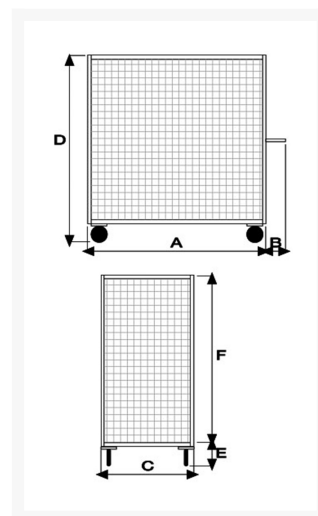

3 sided mesh truck big size, 4 swivel casters

Immagini Prodotto

Descrizione

4 swivel solid rubber casters Ø 200

Sizes mm 775x1150x1320h

Wire mesh sides 100x100 thread thickness 5

Weight Kg. 49

Capacity Kg. 500

20/10 thickness plate base with tubular chassis 25x25x1.5

ZINC PLATING FINISHING

COMPLIANT TO CE RULES

Optional:

plate shelf
Acrylic powder painting
coupling device for small tractor rear hook
4th wall

ART	A	B	C	D	E	F
077GIR	1200	150	800	1585	235	1320

Informazioni Aggiuntive

Cod. Prod.	ART077GIR
Fornito	Montato - Pronto all'uso
Weight kg	49.0000
Load Capacity	500
Diametro Ruota in mm	200
Type of Wheel:	Rubber
Colour	Zinc Plated
Manufacturer	Carmeccanica
Made in	Italia
Warranty	5 Years
Conformità	CE
Lead Time	Esaurito