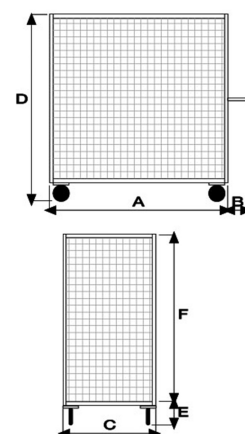

3 sided mesh truck big size

Immagini Prodotto

Descrizione

2 solid rubber fixed casters and 2 swivel caster \varnothing 200

Sizes mm 775x1150x1320h

Wire mesh sides 100x100 thread thickness 5

Weight Kg. 49

Capacity Kg. 500

20/10 thickness plate base with tubular chassis 25x25x1.5

ZINC PLATING FINISHING

COMPLIANT TO CE RULES

Optional:

plate shelf

Acrylic powder painting

coupling device for small tractor rear hook
4th wall

A	B	C	D	E	F
1200	150	800	1585	235	1320

**According to technical drawing*

Informazioni Aggiuntive

Cod. Prod.	ART077
GTIN/EAN	8053853153319
Fornito	Montato - Pronto all'uso
Weight kg	49.0000
Load Capacity	500
Diametro Ruota in mm	200
Type of Wheel:	Rubber
Colour	Zinc Plated
Manufacturer	Carmeccanica
Made in	Italia
Warranty	5 Years
Conformità	CE
Lead Time	Esaurito