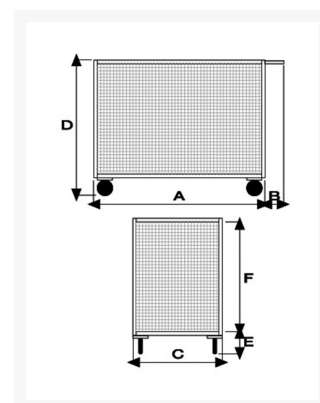

3 sided mesh truck solid rubber casters Ø140, 2 casters with brake

Immagine Prodotto

Descrizione

Solid rubber casters Ø 140 with a steel core rolling on a roller bearing

2 casters with brake

Sizes mm 600x900x810h

2 fixed casters 2 swivel Ø 140

Mesh walls 30x30 Thread 2.8 with tubular chassis 25x25x1.5

Weight Kg. 30

Capacity Kg. 350

Plate platform with thickness 20/10 with tubular chassis 30x15x1.5

EPOXY POWDER PAINTING

COMPLIANT TO CE RULES

Optional:

Tractor coupling

Tow hook

ART	A	B	C	D	E	F
058AFR	900	150	600	810	180	600

Informazioni Aggiuntive

Cod. Prod.	ART058AFR
GTIN/EAN	8053853152671
Fornito	Ruote Montate al Piano, Sponde da Montare
Weight kg	30.0000
Load Capacity	350
Diametro Ruota in mm	140
Type of Wheel:	Rubber
Colour	Blu RAL5015
Manufacturer	Carmeccanica
Made in	Italia
Warranty	5 Years
Conformità	CE
Lead Time	Pronta Consegna