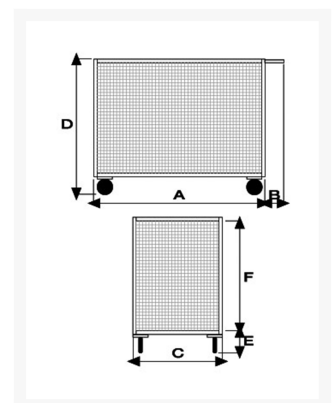

3 sided mesh truck solid rubber casters Ø140, 4 swivel casters, 2 casters with brake

Immagini Prodotto

Descrizione

Solid rubber casters Ø 140 with a steel core rolling on a roller bearing

Sizes mm 600x900x810h

4 swivel casters, 2 with brake Ø 140

Mesh walls 30x30 Thread 2.8 with tubular chassis 25x25x1.5

Weight Kg. 30

Capacity Kg. 350

Plate platform with thickness 20/10 with tubular chassis 30x15x1.5

EPOXY POWDER PAINTING

COMPLIANT TO CE RULES

Optional:

Tractor coupling

Tow hook

ART	A	B	C	D	E	F
058AGIRFR	900	150	600	810	180	600

Informazioni Aggiuntive

Cod. Prod.	ART058AGIRFR
GTIN/EAN	8053853152695
Fornito	Ruote Montate al Piano, Sponde da Montare
Weight kg	30.0000
Load Capacity	350
Diametro Ruota in mm	140
Type of Wheel:	Rubber
Colour	Blu RAL5015
Manufacturer	Carmeccanica
Made in	Italia
Warranty	5 Years
Conformità	CE
Lead Time	Pronta Consegna