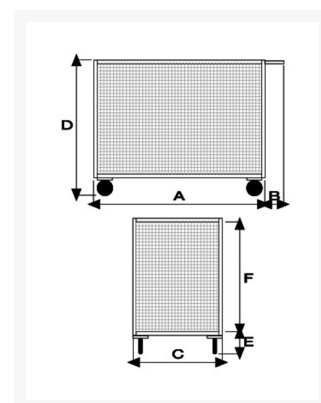

3 sided mesh truck solid rubber casters Ø140

Immagini Prodotto

Descrizione

Solid rubber casters Ø 140 with a steel core rolling on a roller bearing

Sizes mm 600x900x810h

2 fixed casters 2 swivel Ø 140

Mesh walls 30x30 Thread 2.8 with tubular chassis 25x25x1.5

Weight Kg. 30

Capacity Kg. 350

Plate platform with thickness 20/10 with tubular chassis 30x15x1.5

EPOXY POWDER PAINTING
COMPLIANT TO CE RULES

Optional:

Tractor coupling

Tow hook

ART	A	B	C	D	E	F
058A	900	150	600	810	180	600

Informazioni Aggiuntive

Cod. Prod.	ART058A
GTIN/EAN	8053853152664
Fornito	Ruote Montate al Piano, Sponde da Montare
Weight kg	30.0000
Load Capacity	350
Diametro Ruota in mm	140
Type of Wheel:	Rubber
Colour	Blu RAL5015
Manufacturer	Carmeccanica
Made in	Italia
Warranty	5 Years
Conformità	CE
Lead Time	Pronta Consegna