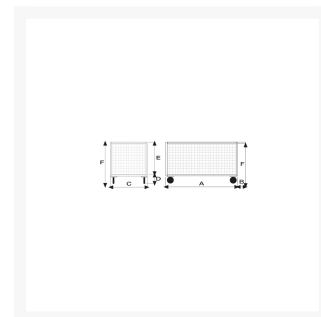

3 sided mesh truck zinc plated

Immagini Prodotto

Descrizione

Sizes mm 775x1150x605h

2 fixed and 2 swivel solid rubber casters \varnothing 200

Weight Kg. 48

Capacity Kg. 500

Plate platform with thickness 20/10

Mesh walls 100x100

COMPLIANT TO CE RULES

ART	A	B	C	D	E	F
200	1200	75	800	285	605	890

Informazioni Aggiuntive

Cod. Prod.	ART200V
GTIN/EAN	8053853156655
Fornito	Ruote Montate al Piano, Sponde da Montare
Weight kg	48.0000
Load Capacity	500
Diametro Ruota in mm	200
Type of Wheel:	Rubber
Colour	Aluminum RAL 9006
Manufacturer	Carmeccanica
Made in	Italia
Warranty	5 Years
Conformità	CE
Lead Time	Pronta Consegna