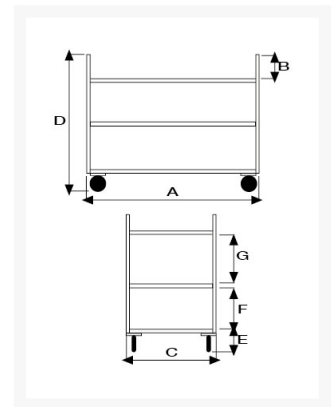

# 3 trays stock cart solid rubber wheels

## Descrizione

4 swivel casters  $\varnothing$  125

Sizes mm 570x960x960h

3 trays with perimeter lip

Round grey rubber bumper and sound deadener included

**Weight** kg 12

**Capacity** Kg. 100

COMPLIANT TO CE RULES

## Informazioni Aggiuntive

Cod. Prod.	ART0748450
GTIN/EAN	8053853153289
Fornito	Smontato - Viteria a Corredo
Weight kg	12.0000
Load Capacity	100
Type of Wheel:	Rubber
Colour	Bright Stainless Steel BA
Manufacturer	Carmeccanica
Made in	Italia
Warranty	5 Years
Conformità	CE
Lead Time	Pronta Consegna