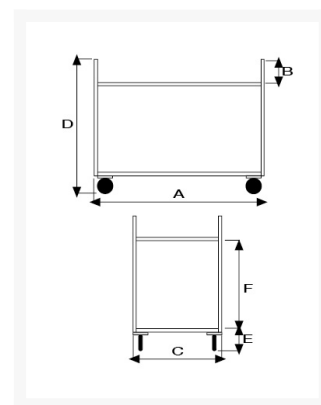

## Descrizione

4 swivel casters  $\varnothing$  125 2 with brake

Sizes mm 570x1160x960h

3 trays with perimeter lip

Round grey rubber bumper and sound deadener included

**Weight** Kg 12

**Capacity** Kg. 100

COMPLIANT TO CE RULES

## Informazioni Aggiuntive

Cod. Prod.	ART07410450FR
GTIN/EAN	8053853153272
Fornito	Smontato - Viteria a Corredo
Weight kg	12.0000
Load Capacity	100
Type of Wheel:	Rubber
Colour	Bright Stainless Steel BA
Manufacturer	Carmeccanica
Made in	Italia
Warranty	5 Years
Conformità	CE
Lead Time	7 giorni