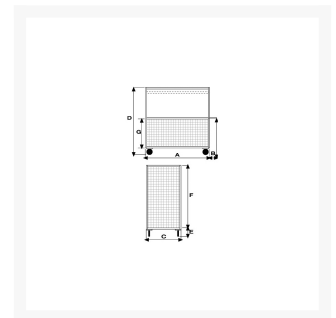

# 4 sided mesh truck, big size, 2 wheels with brake

## Descrizione

2 fixed pneumatic wheels and 2 swivel pneumatic wheels, 2 with brake Ø 260

Sizes mm 750x1150x1320h

Wire mesh sides 100x100 thread thickness 5

**Weight** Kg. 58

**Capacity** Kg. 400

COMPLIANT TO CE RULES

## Informazioni Aggiuntive

Cod. Prod.	ART078AFR
GTIN/EAN	8053853153432
Fornito	Montato - Pronto all'uso
Weight kg	58.0000
Load Capacity	400
Type of Wheel:	Pneumatic
Colour	Zinc Plated
Manufacturer	Carmeccanica
Made in	Italia
Warranty	5 Years
Conformità	CE
Lead Time	Su Richiesta