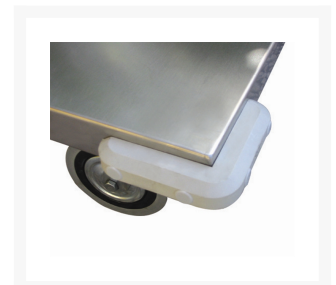

# 4 sided mesh truck, big size, 2 wheels with brake

## Descrizione

2 fixed pneumatic wheels and 2 swivel pneumatic wheels, 2 with brake Ø 260

Sizes mm 750x1150x1320h

Wire mesh sides 100x100 thread thickness 5

**Weight** Kg. 58

**Capacity** Kg. 400

COMPLIANT TO CE RULES