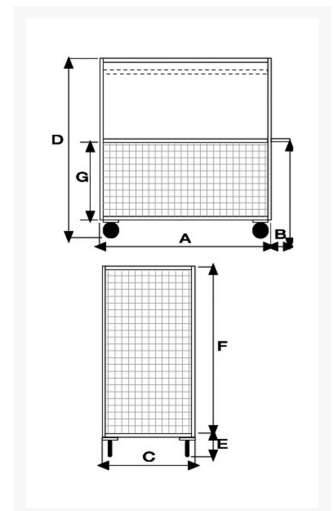

4 sided mesh truck, big size, 2 wheels with brake

Immagine Prodotto

Descrizione

4 poliurethane filled puncture proof casters 2 fixed, 2 swivel with brake \varnothing 260

Sizes mm 750x1150x1320h

Wire mesh sides 100x100 thread thickness 5

Weight Kg. 58

Capacity Kg. 400

COMPLIANT TO CE RULES

Optional:

Plate shelf
Acrylic powder painting
Coupling device for small tractor
Rear hook

ART	A	B	C	D	E	F	G
078AFR-02	1200	150	800	1660	310	1320	670

Informazioni Aggiuntive

Cod. Prod.	ART078AFR-02
GTIN/EAN	8053853153449
Fornito	Montato - Pronto all'uso
Weight kg	58.0000
Load Capacity	400
Type of Wheel:	PU Flat Free
Colour	Zinc Plated
Manufacturer	Carmeccanica
Made in	Italia
Warranty	5 Years
Conformità	CE
Lead Time	Su Richiesta