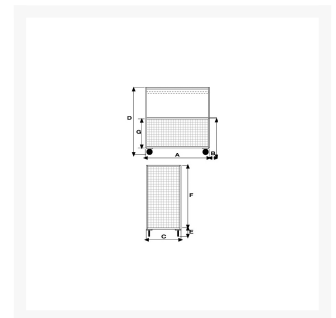

# 4 sided mesh truck, big size, 2 wheels with brake

## Descrizione

2 fixed pneumatic wheels and 2 swivel pneumatic wheels, 2 with brake  $\varnothing$  260

Sizes mm 750x1150x1320h

Wire mesh sides 100x100 thread thickness 5

**Weight** Kg. 58

**Capacity** Kg. 400

## Informazioni Aggiuntive

Cod. Prod.	ART078AVFR
GTIN/EAN	8053853156532
Fornito	Ruote Montate al Piano, Sponde da Montare
Weight kg	58.0000
Load Capacity	400
Type of Wheel:	Pneumatic
Colour	Aluminum RAL 9006
Manufacturer	Carmeccanica
Made in	Italia
Warranty	5 Years
Conformità	CE
Lead Time	Pronta Consegna