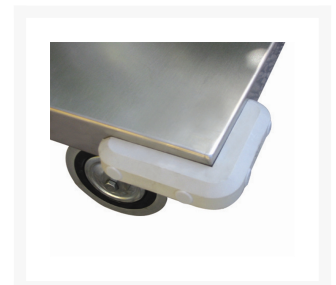

# 4 sided mesh truck, big size, 2 wheels with brake

## Descrizione

2 fixed pneumatic wheels and 2 swivel pneumatic wheels, 2 with brake  $\varnothing$  260

Sizes mm 750x1150x1320h

Wire mesh sides 100x100 thread thickness 5

**Weight** Kg. 58

**Capacity** Kg. 400