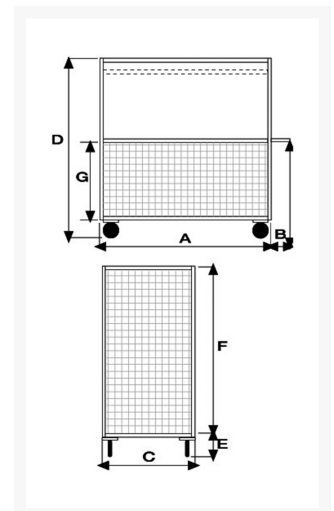

# 4 sided mesh truck, big size, 2 wheels with brake

## Descrizione

4 poliurethane filled puncture proof casters Ø 260, 2 fixed 2 swivel with brake

Spacing sizes mm 750x1150x1320h

Wire mesh sides 100x100 thread thickness 5

Reinforced steel plate deck

**Weight** Kg. 58

**Capacity** Kg. 400

COMPLIANT TO CE RULES

Optional:  
Plate shelf  
Epoxy powder coating  
Coupling device for small tractor  
Rear hook

ART	A	B	C	D	E	F	G
078AVFR-02	1200	150	800	1660	310	1320	670

## Informazioni Aggiuntive

Cod. Prod.	ART078AVFR-02
GTIN/EAN	8053853156549
Fornito	Ruote Montate al Piano, Sponde da Montare
Weight kg	58.0000
Load Capacity	400
Type of Wheel:	PU Flat Free
Colour	Aluminum RAL 9006
Manufacturer	Carmeccanica
Made in	Italia
Warranty	5 Years
Conformità	CE
Lead Time	Pronta Consegna