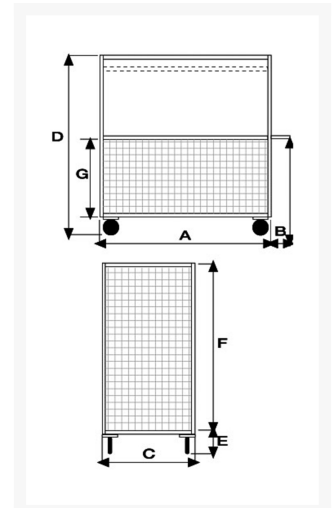

4 sided mesh truck, big size, 4 swivel casters

Immagini Prodotto

Descrizione

4 poliurethane filled puncture proof swivel casters \varnothing 260

Sizes mm 750x1150x1320h

Wire mesh sides 100x100 thread thickness 5

Weight Kg. 58

Capacity Kg. 400

COMPLIANT TO CE RULES

Optional:

Plate shelf
Acrylic powder painting
Coupling device for small tractor
Rear hook

ART	A	B	C	D	E	F	G
078AGIR-02	1200	150	800	1660	310	1320	670

Informazioni Aggiuntive

Cod. Prod.	ART078AGIR-02
GTIN/EAN	8053853153463
Fornito	Montato - Pronto all'uso
Weight kg	58.0000
Load Capacity	400
Type of Wheel:	PU Flat Free
Colour	Zinc Plated
Manufacturer	Carmeccanica
Made in	Italia
Warranty	5 Years
Conformità	CE
Lead Time	Su Richiesta