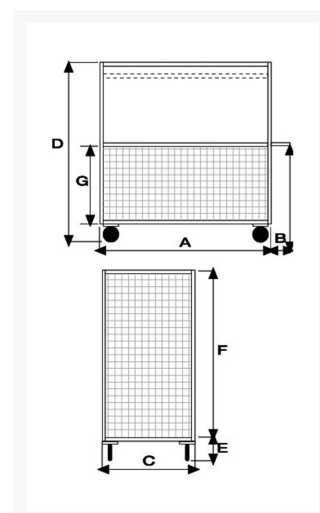

# 4 sided mesh truck, big size, 4 swivel casters

## Immagine Prodotto

## Descrizione

4 poliurethane filled puncture proof swivel casters  $\varnothing$  260

Sizes mm 750x1150x1320h

Wire mesh sides 100x100 thread thickness 5

**Weight** Kg. 58

**Capacity** Kg. 400

COMPLIANT TO CE RULES

## Informazioni Aggiuntive

Cod. Prod.	ART078AVGIR-02
GTIN/EAN	8053853156563
Fornito	Ruote Montate al Piano, Sponde da Montare
Weight kg	58.0000
Load Capacity	400
Type of Wheel:	PU Flat Free
Colour	Aluminum RAL 9006
Manufacturer	Carmeccanica
Made in	Italia
Warranty	5 Years
Conformità	CE
Lead Time	Pronta Consegna