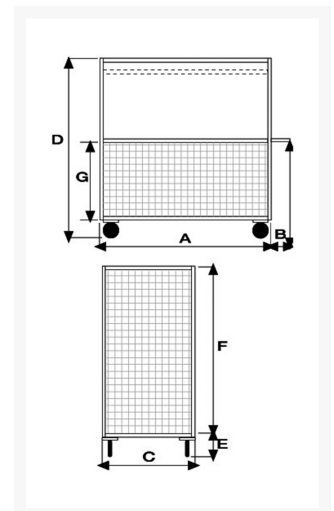

4 sided mesh truck, big size, 4 swivel casters 2 with brake

Immagine Prodotto

Descrizione

4 poliurethane filled puncture proof swivel casters \varnothing 260, 2 with brake

Sizes mm 750x1150x1320h

Wire mesh sides 100x100 thread thickness 5

Weight Kg. 58

Capacity Kg. 400

COMPLIANT TO CE RULES

Optional:

Plate shelf
Acrylic powder painting
Coupling device for small tractor
Rear hook

ART	A	B	C	D	E	F	G
078AGIR-02	1200	150	800	1660	310	1320	670

Informazioni Aggiuntive

Cod. Prod.	ART078AGIRFR-02
GTIN/EAN	8053853153487
Fornito	Montato - Pronto all'uso
Weight kg	58.0000
Load Capacity	400
Type of Wheel:	PU Flat Free
Colour	Zinc Plated
Manufacturer	Carmeccanica
Made in	Italia
Warranty	5 Years
Conformità	CE
Lead Time	Su Richiesta