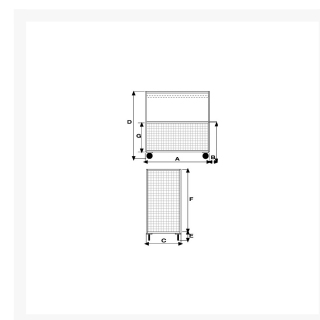

4 sided mesh truck, big size, 4 swivel wheels, 2 with brake

Immagine Prodotto

Descrizione

4 swivel pneumatic wheels, 2 with brake Ø 260

Sizes mm 750x1150x1320h

Wire mesh sides 100x100 thread thickness 5

Weight Kg. 58

Capacity Kg. 400

COMPLIANT TO CE RULES

Optional:

Plate shelf
Acrylic powder painting
Coupling device for small tractor
Rear hook
4th wall

ART	A	B	C	D	E	F	G
078AGIRFR	1200	150	800	1660	310	1320	670

Informazioni Aggiuntive

Cod. Prod.	ART078AGIRFR
GTIN/EAN	8053853153470
Fornito	Montato - Pronto all'uso
Weight kg	58.0000
Load Capacity	400
Type of Wheel:	Pneumatic
Colour	Zinc Plated
Manufacturer	Carmeccanica
Made in	Italia
Warranty	5 Years
Conformità	CE
Lead Time	Su Richiesta