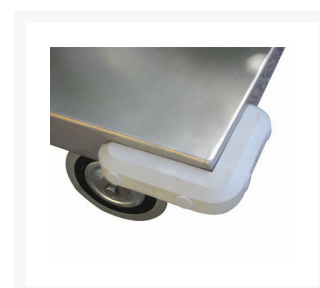

4 sided mesh truck, big size, 4 swivel wheels, 2 with brake

Immagine Prodotto

Descrizione

4 swivel pneumatic wheels, 2 with brake Ø 260

Sizes mm 750x1150x1320h

Wire mesh sides 100x100 thread thickness 5

Weight Kg. 58

Capacity Kg. 400

COMPLIANT TO CE RULES

Optional:

Plate shelf
Acrylic powder painting
Coupling device for small tractor
Rear hook
4th wall

ART	A	B	C	D	E	F	G
078AGIRFR	1200	150	800	1660	310	1320	670

Informazioni Aggiuntive

Cod. Prod.	ART078AGIRFR
GTIN/EAN	8053853153470
Fornito	Montato - Pronto all'uso
Weight kg	58.0000
Load Capacity	400
Type of Wheel:	Pneumatic
Colour	Zinc Plated
Manufacturer	Carmeccanica
Made in	Italia
Warranty	5 Years
Conformità	CE
Lead Time	Su Richiesta