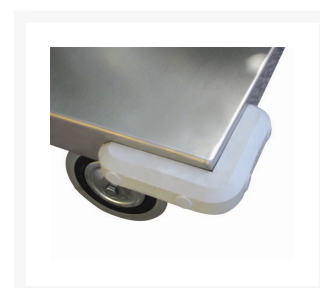

4 sided mesh truck, big size, 4 swivel wheels, 2 with brake

Immagine Prodotto

Descrizione

4 swivel pneumatic wheels, 2 with brake Ø 260

Sizes mm 750x1150x1320h

Wire mesh sides 100x100 thread thickness 5

Weight Kg. 58

Capacity Kg. 400

COMPLIANT TO CE RULES

Optional:

Plate shelf
Acrylic powder painting
Coupling device for small tractor
Rear hook
4th wall

ART	A	B	C	D	E	F	G
078AGIRFR	1200	150	800	1660	310	1320	670

Informazioni Aggiuntive

Cod. Prod.	ART078AVGIRFR
GTIN/EAN	8053853156570
Fornito	Ruote Montate al Piano, Sponde da Montare
Weight kg	58.0000
Load Capacity	400
Type of Wheel:	Pneumatic
Colour	Aluminum RAL 9006
Manufacturer	Carmeccanica
Made in	Italia
Warranty	5 Years
Conformità	CE
Lead Time	Pronta Consegna