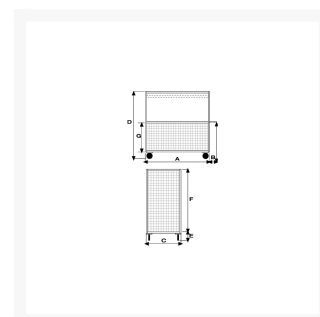

4 sided mesh truck, big size, 4 swivel wheels, 2 with brake

Immagine Prodotto

Descrizione

4 swivel pneumatic wheels, 2 with brake Ø 260

Sizes mm 750x1150x1320h

Wire mesh sides 100x100 thread thickness 5

Weight Kg. 58

Capacity Kg. 400

COMPLIANT TO CE RULES

Optional:

Plate shelf
Acrylic powder painting
Coupling device for small tractor
Rear hook
4th wall

ART	A	B	C	D	E	F	G
078AGIRFR	1200	150	800	1660	310	1320	670

Informazioni Aggiuntive

Cod. Prod.	ART078AVGIRFR
GTIN/EAN	8053853156570
Fornito	Ruote Montate al Piano, Sponde da Montare
Weight kg	58.0000
Load Capacity	400
Type of Wheel:	Pneumatic
Colour	Aluminum RAL 9006
Manufacturer	Carmeccanica
Made in	Italia
Warranty	5 Years
Conformità	CE
Lead Time	Pronta Consegna