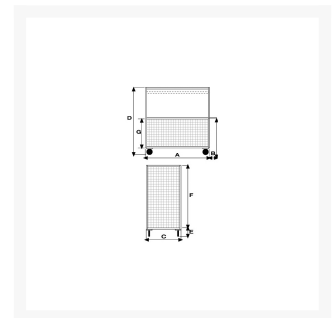

4 sided mesh truck, big size, 4 swivel wheels

Immagini Prodotto

Descrizione

4 swivel pneumatic wheels Ø 260

Sizes mm 750x1150x1320h

Wire mesh sides 100x100 thread thickness 5

Weight Kg. 58

Capacity Kg. 400

COMPLIANT TO CE RULES

Optional:

Plate shelf
Acrylic powder painting
Coupling device for small tractor
Rear hook
4th wall

ART	A	B	C	D	E	F	G
078AGIR	1200	150	800	1660	310	1320	670

Informazioni Aggiuntive

Cod. Prod.	ART078AGIR
GTIN/EAN	8053853153456
Fornito	Montato - Pronto all'uso
Weight kg	58.0000
Load Capacity	400
Type of Wheel:	Pneumatic
Colour	Zinc Plated
Manufacturer	Carmeccanica
Made in	Italia
Warranty	5 Years
Conformità	CE
Lead Time	Su Richiesta