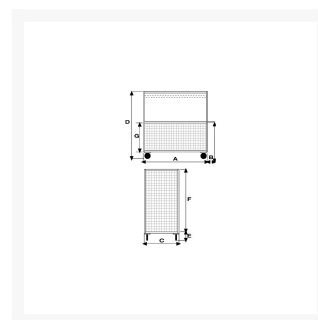

4 sided mesh truck, big size, 4 swivel wheels

Immagine Prodotto

Descrizione

4 swivel pneumatic wheels Ø 260

Sizes mm 750x1150x1320h

Wire mesh sides 100x100 thread thickness 5

Weight Kg. 58

Capacity Kg. 400

COMPLIANT TO CE RULES

Optional:

Plate shelf
Acrylic powder painting
Coupling device for small tractor
Rear hook
4th wall

ART	A	B	C	D	E	F	G
078AGIR	1200	150	800	1660	310	1320	670

Informazioni Aggiuntive

Cod. Prod.	ART078AVGIR
GTIN/EAN	8053853156556
Fornito	Ruote Montate al Piano, Sponde da Montare
Weight kg	58.0000
Load Capacity	400
Type of Wheel:	Pneumatic
Colour	Aluminum RAL 9006
Manufacturer	Carmeccanica
Made in	Italia
Warranty	5 Years
Conformità	CE
Lead Time	Pronta Consegna