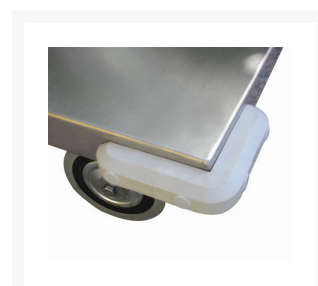

4 sided mesh truck, big size, 4 swivel wheels

Immagine Prodotto

Descrizione

4 swivel pneumatic wheels Ø 260

Sizes mm 750x1150x1320h

Wire mesh sides 100x100 thread thickness 5

Weight Kg. 58

Capacity Kg. 400

COMPLIANT TO CE RULES

Optional:

Plate shelf
Acrylic powder painting
Coupling device for small tractor
Rear hook
4th wall

ART	A	B	C	D	E	F	G
078AGIR	1200	150	800	1660	310	1320	670

Informazioni Aggiuntive

Cod. Prod.	ART078AVGIR
GTIN/EAN	8053853156556
Fornito	Ruote Montate al Piano, Sponde da Montare
Weight kg	58.0000
Load Capacity	400
Type of Wheel:	Pneumatic
Colour	Aluminum RAL 9006
Manufacturer	Carmeccanica
Made in	Italia
Warranty	5 Years
Conformità	CE
Lead Time	Pronta Consegna