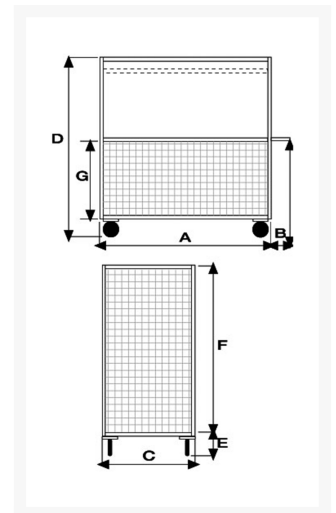

# 4 sided mesh truck, big size

## Descrizione

2 fixed pneumatic wheels and 2 swivel pneumatic wheels  $\varnothing$  260

Sizes mm 750x1150x1320h

Wire mesh sides 100x100 thread thickness 5

**Weight** Kg. 58

**Capacity** Kg. 400

COMPLIANT TO CE RULES

## Informazioni Aggiuntive

Cod. Prod.	ART078A
GTIN/EAN	8053853153418
Fornito	Montato - Pronto all'uso
Weight kg	58.0000
Load Capacity	400
Type of Wheel:	Pneumatic
Colour	Zinc Plated
Manufacturer	Carmeccanica
Made in	Italia
Warranty	5 Years
Conformità	CE
Lead Time	Su Richiesta