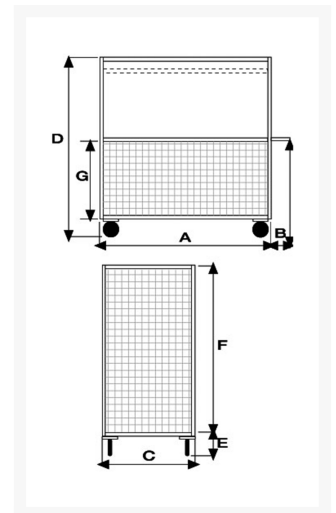

4 sided mesh truck, big size

Immagini Prodotto

Descrizione

4 poliurethane filled puncture proof casters 2 fixed 2 swivel Ø 260

Sizes mm 750x1150x1320h

Wire mesh sides 100x100 thread thickness 5

Weight Kg. 58

Capacity Kg. 400

COMPLIANT TO CE RULES

Optional:

Plate shelf

Acrylic powder painting

Coupling device for small tractor
Rear hook
4th wall

A	B	C	D	E	F	G
1200	150	800	1660	310	1320	670

Informazioni Aggiuntive

Cod. Prod.	ART078A-02
GTIN/EAN	8053853153425
Fornito	Montato - Pronto all'uso
Weight kg	58.0000
Load Capacity	400
Type of Wheel:	PU Flat Free
Colour	Zinc Plated
Manufacturer	Carmeccanica
Made in	Italia
Warranty	5 Years
Conformità	CE
Lead Time	Esaurito