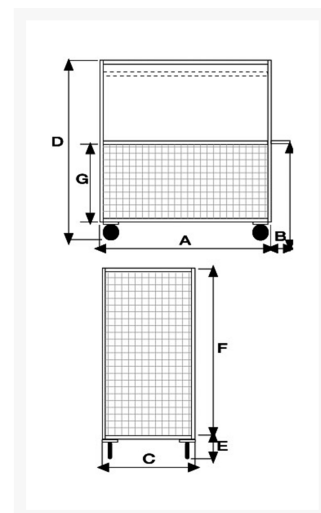

4 sided mesh truck, for bulky loads, 4 swivel casters 2 with brake

Immagini Prodotto

Descrizione

4 poliurethane filled puncture proof swivel casters \varnothing 260, 2 with brake

Spacing sizes mm 750x1150x1320h

Wire mesh sides 100x100 thread thickness 5

Reinforced steel plate deck

Weight Kg. 58

Capacity Kg. 400

COMPLIANT TO CE RULES

Optional:
Plate shelf
Epoxy powder coating
Coupling device for small tractor
Rear hook

ART	A	B	C	D	E	F	G
078AVGIR-02	1200	150	800	1660	310	1320	670

Informazioni Aggiuntive

Cod. Prod.	ART078AVGIRFR-02
GTIN/EAN	8053853156587
Fornito	Ruote Montate al Piano, Sponde da Montare
Weight kg	58.0000
Load Capacity	400
Type of Wheel:	PU Flat Free
Colour	Aluminum RAL 9006
Manufacturer	Carmeccanica
Made in	Italia
Warranty	5 Years
Conformità	CE
Lead Time	Pronta Consegna