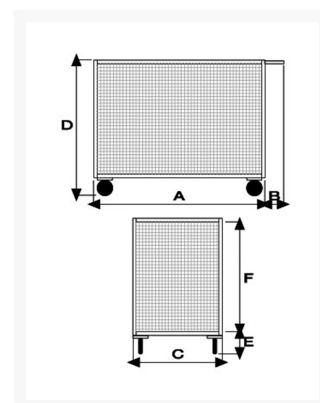

# 4 sided mesh truck, solid rubber casters Ø 140, 2 casters with brake

## Descrizione

Solid rubber casters Ø 140 with a steel core rolling on a roller bearing

Sizes mm 600x900x810h

2 fixed casters and 2 swivel, 2 with brake Ø 140

Mesh wall 30x30 Thread 2.8 with tubular chassis 25x25x1.5

**Weight** Kg. 34

**Capacity** Kg. 350

Plate platform with thickness 20/10 with tubular chassis 30x15x1.5

EPOXY POWDER PAINTING

COMPLIANT TO CE RULES

Optional:

Tractor coupling

Tow hook

## Informazioni Aggiuntive

Cod. Prod.	ART058BFR
GTIN/EAN	8053853152756
Fornito	Ruote Montate al Piano, Sponde da Montare
Weight kg	34.0000
Load Capacity	350
Diametro Ruota in mm	140
Type of Wheel:	Rubber
Colour	Blu RAL5015
Manufacturer	Carmeccanica
Made in	Italia
Warranty	5 Years
Conformità	CE
Lead Time	Pronta Consegna