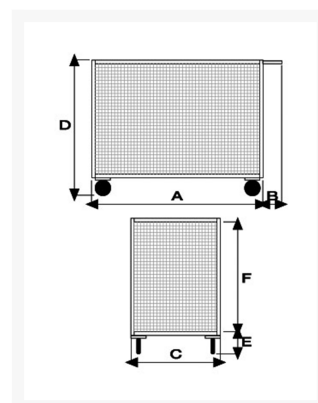

4 sided mesh truck, solid rubber casters Ø 140, 4 swivel casters

Immagini Prodotto

Descrizione

Solid rubber casters Ø 140 with a steel core rolling on a roller bearing

Sizes mm 600x900x810h

4 swivel casters Ø 140

Mesh wall 30x30 Thread 2.8 with tubular chassis 25x25x1.5

Weight Kg. 34

Capacity Kg. 350

Plate platform with thickness 20/10 with tubular chassis 30x15x1.5

EPOXY POWDER PAINTING
COMPLIANT TO CE RULES

Optional:
Tractor coupling
Tow hook

ART	A	B	C	D	E	F
058BGIR	900	150	600	810	180	600

Informazioni Aggiuntive

Cod. Prod.	ART058BGIR
GTIN/EAN	8053853152763
Fornito	Ruote Montate al Piano, Sponde da Montare
Weight kg	34.0000
Load Capacity	350
Diametro Ruota in mm	140
Type of Wheel:	Rubber
Colour	Blu RAL5015
Manufacturer	Carmeccanica
Made in	Italia
Warranty	5 Years
Conformità	CE
Lead Time	Pronta Consegna