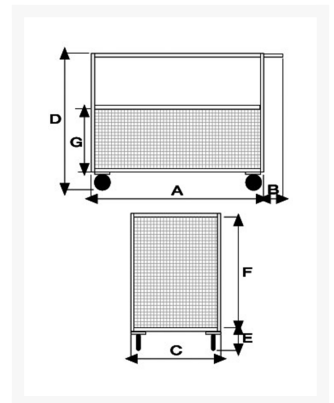

4 sided mesh truck, solid rubber casters Ø 140

Immagini Prodotto

Descrizione

Solid rubber casters Ø 140 with a steel core rolling on a roller bearing

Sizes mm 600x900x810h

2 fixed casters and 2 swivel Ø 140

Mesh wall 30x30 Thread 2.8 with tubular chassis 25x25x1.5

Weight Kg. 34

Capacity Kg. 350

Plate platform with thickness 20/10 with tubular chassis 30x15x1.5

EPOXY POWDER PAINTING

COMPLIANT TO CE RULES

Optional:
Tractor coupling
Tow hook

ART	A	B	C	D	E	F
058B	900	150	600	810	180	600

Informazioni Aggiuntive

Cod. Prod.	ART058BRFR1
GTIN/EAN	8053853158192
Fornito	Ruote Montate al Piano, Sponde da Montare
Weight kg	34.0000
Load Capacity	300
Diametro Ruota in mm	150
Type of Wheel:	Rubber
Colour	Blu RAL5015
Manufacturer	Carmeccanica
Made in	Italia
Warranty	5 Years
Conformità	CE
Lead Time	15 giorni