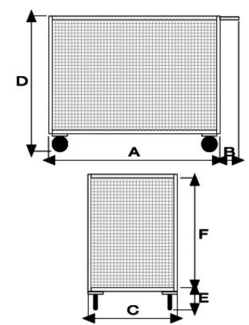

4 sided mesh truck, solid rubber casters Ø 140

Immagini Prodotto

Descrizione

Solid rubber casters Ø 140 with a steel core rolling on a roller bearing

Sizes mm 600x900x810h

2 fixed casters and 2 swivel Ø 140

Mesh wall 30x30 Thread 2.8 with tubular chassis 25x25x1.5

Weight Kg. 34

Capacity Kg. 350

Plate platform with thickness 20/10 with tubular chassis 30x15x1.5

EPOXY POWDER PAINTING

COMPLIANT TO CE RULES

Optional:

Tractor coupling

Tow hook

ART	A	B	C	D	E	F
058B	900	150	600	810	180	600

Informazioni Aggiuntive

Cod. Prod.	ART058BS
GTIN/EAN	8053853152909
Fornito	Ruote Montate al Piano, Sponde da Montare
Weight kg	34.0000
Load Capacity	350
Diametro Ruota in mm	140
Type of Wheel:	Rubber
Colour	Blu RAL5015
Manufacturer	Carmeccanica
Made in	Italia
Warranty	5 Years
Conformità	CE
Lead Time	7 giorni