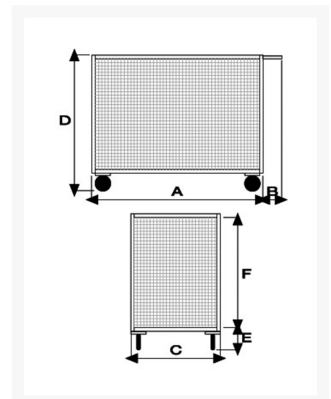

# 4 sided mesh truck, solid rubber casters Ø 140

## Descrizione

---

Solid rubber casters Ø 140 with a steel core rolling on a roller bearing

Sizes mm 600x900x810h

2 fixed casters and 2 swivel Ø 140

Mesh wall 30x30 Thread 2.8 with tubular chassis 25x25x1.5

**Weight** Kg. 34

**Capacity** Kg. 350

Plate platform with thickness 20/10 with tubular chassis 30x15x1.5

EPOXY POWDER PAINTING

COMPLIANT TO CE RULES

Optional:

Tractor coupling

Tow hook

## Informazioni Aggiuntive

---

Cod. Prod.	ART058BSFR
GTIN/EAN	8053853152916
Fornito	Montato - Pronto all'uso
Weight kg	34.0000
Load Capacity	350
Diametro Ruota in mm	140
Type of Wheel:	Rubber
Colour	Blu RAL5015
Manufacturer	Carmeccanica
Made in	Italia
Warranty	5 Years
Conformità	CE
Lead Time	7 giorni