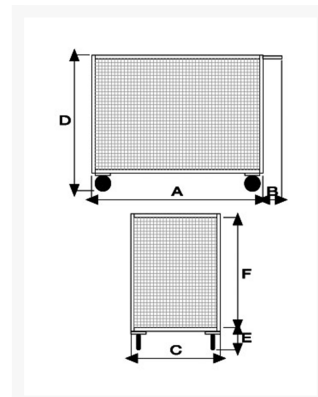

# 4 sided mesh truck, solid rubber casters Ø 140

## Descrizione

---

Solid rubber casters Ø 140 with a steel core rolling on a roller bearing

Sizes mm 600x900x810h

2 fixed casters and 2 swivel Ø 140

Mesh wall 30x30 Thread 2.8 with tubular chassis 25x25x1.5

**Weight** Kg. 34

**Capacity** Kg. 350

Plate platform with thickness 20/10 with tubular chassis 30x15x1.5

EPOXY POWDER PAINTING

COMPLIANT TO CE RULES

Optional:

Tractor coupling

Tow hook

## Informazioni Aggiuntive

---

Cod. Prod.	ART058BSGIRFR
GTIN/EAN	8053853152930
Fornito	Montato - Pronto all'uso
Weight kg	34.0000
Load Capacity	350
Diametro Ruota in mm	140
Type of Wheel:	Rubber
Colour	Blu RAL5015
Manufacturer	Carmeccanica
Made in	Italia
Warranty	5 Years
Conformità	CE
Lead Time	7 giorni