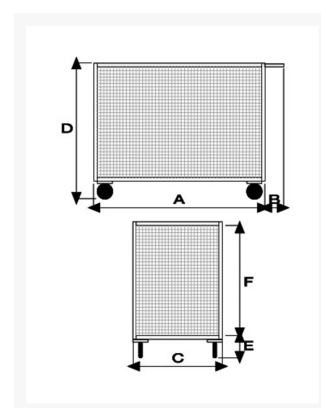

# 4 sided mesh truck

## Descrizione

Sizes mm 600x900x810h

2 fixed and 2 swivel non marking rubber casters Ø 140

**Weight** Kg. 34

**Capacity** Kg. 350

Mesh walls 30x30

INOX

COMPLIANT TO CE RULES

## Informazioni Aggiuntive

---

Cod. Prod.	ART058BINOX
GTIN/EAN	8053853152787
Fornito	Ruote Montate al Piano, Sponde da Montare
Weight kg	34.0000
Load Capacity	350
Diametro Ruota in mm	125
Type of Wheel:	Grey Rubber
Colour	Satinized Stainless Steel
Manufacturer	Carmeccanica
Made in	Italia
Warranty	5 Years
Conformità	CE
Lead Time	7 giorni