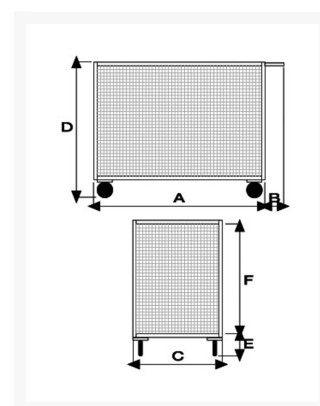

# 4 sided mesh truck

## Descrizione

Sizes mm 600x900x810h

2 fixed and 2 swivel with brake non marking rubber casters Ø 140

**Weight** Kg. 34

**Capacity** Kg. 350

Mesh walls 30x30

INOX

COMPLIANT TO CE RULES

## Informazioni Aggiuntive

---

Cod. Prod.	ART058BINOXFR
GTIN/EAN	8053853152794
Fornito	Ruote Montate al Piano, Sponde da Montare
Weight kg	34.0000
Load Capacity	350
Diametro Ruota in mm	125
Type of Wheel:	Grey Rubber
Colour	Satinized Stainless Steel
Manufacturer	Carmeccanica
Made in	Italia
Warranty	5 Years
Conformità	CE
Lead Time	7 giorni