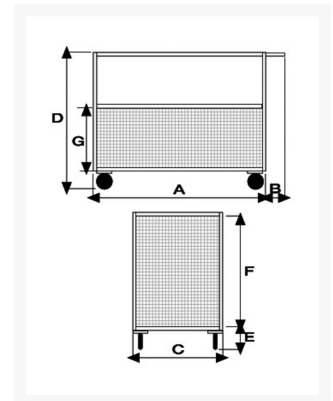

4 sided mesh truck 1side with a 180° folding top panel solid rubber casters Ø 140, 4 swivel casters, 2 with brake

Immagini Prodotto

Descrizione

Solid rubber casters Ø 140 with a steel core rolling on a roller bearing

Sizes mm 600x900x810h

4 swivel casters, 2 with brake Ø140

Mesh walls 30x30 Thread 2.8 with tubular chassis 25x25x1.5

Folding mesh wall on mm 900 side

Weight Kg. 36

Capacity Kg. 350

Plate platform with thickness 20/10 with tubular chassis 30x15x1.5

EPOXY POWDER PAINTING

COMPLIANT TO CE RULES

Optional:

Tractor coupling

Tow hook

ART	A	B	C	D	E	F	G
058BRGIRFR	900	150	600	810	180	600	300

Informazioni Aggiuntive

Cod. Prod.	ART058BRGIRFR
GTIN/EAN	8053853152855
Fornito	Ruote Montate al Piano, Sponde da Montare
Weight kg	36.0000
Load Capacity	350
Diametro Ruota in mm	140
Type of Wheel:	Rubber
Colour	Blu RAL5015
Manufacturer	Carmeccanica
Made in	Italia
Warranty	5 Years
Conformità	CE
Lead Time	Pronta Consegna