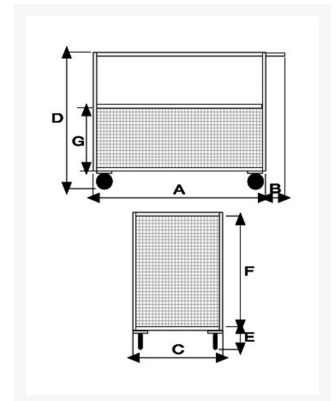

# 4 sided mesh truck 1 side with a 180° folding top panel solid rubber casters Ø 140, 4 swivel casters

## Descrizione

Solid rubber casters Ø 140 with a steel core rolling on a roller bearing

Sizes mm 600x900x810h

4 swivel casters Ø140

Mesh walls 30x30 Thread 2.8 with tubular chassis 25x25x1.5

Folding mesh wall on mm 900 side

**Weight** Kg. 36

**Capacity** Kg. 350

Plate platform with thickness 20/10 with tubular chassis 30x15x1.5

EPOXY POWDER PAINTING

COMPLIANT TO CE RULES

Optional:

Tractor coupling

Tow hook

## Informazioni Aggiuntive

Cod. Prod.	ART058BRGIR
GTIN/EAN	8053853152848
Fornito	Ruote Montate al Piano, Sponde da Montare
Weight kg	36.0000
Load Capacity	350
Diametro Ruota in mm	140
Type of Wheel:	Rubber
Colour	Blu RAL5015
Manufacturer	Carmeccanica
Made in	Italia
Warranty	5 Years
Conformità	CE
Lead Time	Pronta Consegna