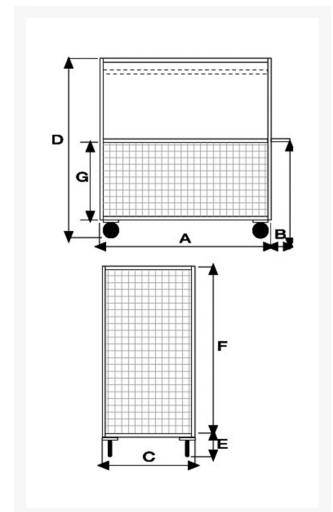

4 sided mesh truck big size and 1 side with a folding top panel, 2 casters with brake

Immagini Prodotto

Descrizione

2 fixed solid rubber casters and 2 swivel solid rubber casters, 2 with brake Ø200

Sizes mm 750x150x1320h

Wire mesh sides 100x100 thread thickness 5

Weight Kg. 56

Capacity Kg. 500

COMPLIANT TO CE RULES

Optional:

Plate shelf
Acrylic powder painting
Coupling device for small tractor
Rear hook
4th wall

ART	A	B	C	D	E	F	G
077AFR	1200	80	800	1605	285	1320	420

Informazioni Aggiuntive

Cod. Prod.	ART077AFR
GTIN/EAN	8053853153333
Fornito	Montato - Pronto all'uso
Weight kg	56.0000
Load Capacity	500
Diametro Ruota in mm	200
Type of Wheel:	Rubber
Colour	Zinc Plated
Manufacturer	Carmeccanica
Made in	Italia
Warranty	5 Years
Conformità	CE
Lead Time	Esaurito