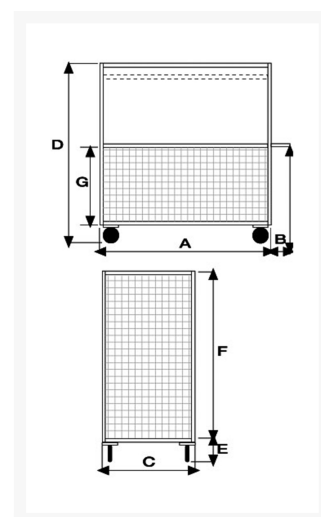

4 sided mesh truck big size and 1 side with a folding top panel, 4 swivel casters, 2 with brake

Immagini Prodotto

Descrizione

4 swivel solid rubber casters, 2 with brake Ø200

Sizes mm 750x150x1320h

Wire mesh sides 100x100 thread thickness 5

Weight Kg. 56

Capacity Kg. 500

COMPLIANT TO CE RULES

Optional:

Plate shelf

Acrylic powder painting

Coupling device for small tractor

Rear hook

4th wall

| ART | A | B | C | D | E | F | G |
|-----------|------|----|-----|------|-----|------|-----|
| 077AGIRFR | 1200 | 80 | 800 | 1605 | 285 | 1320 | 420 |

Informazioni Aggiuntive

| | |
|----------------------|---|
| Cod. Prod. | ART077AVGIRFR |
| GTIN/EAN | 8053853156457 |
| Fornito | Ruote Montate al Piano, Sponde da Montare |
| Weight kg | 56.0000 |
| Load Capacity | 500 |
| Diametro Ruota in mm | 200 |
| Type of Wheel: | Rubber |
| Colour | Aluminum RAL 9006 |
| Manufacturer | Carmeccanica |
| Made in | Italia |
| Warranty | 5 Years |
| Conformità | CE |
| Lead Time | Pronta Consegna |